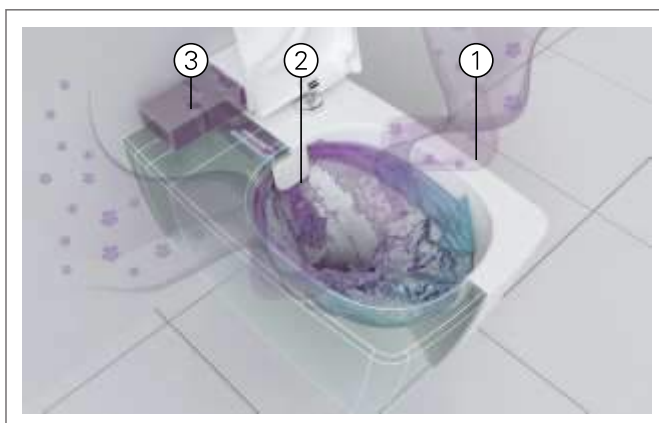

Metropole

Nest

Arkitekt

Our Fresh WC pan conceals an integral tank that dispenses detergent with every flush to clean the pan thoroughly and protect against the build-up of bacteria.

With it, you no longer have to add cleansing agents to the flush tank, which in turn ensures durability and smooth working of the flush.

Vitra Fresh is currently available in Metropole & Nest Series.

VitrA Hygiene & Clean

INNOVATION & CREATIVITY

Ion Technology that prevents harmful bacteria

One of the many features that ensure lasting hygiene for the Vitra wall-hung WC is a 99.9% effective ion-rich glaze that prevents the growth of harmful bacteria in the bathroom.