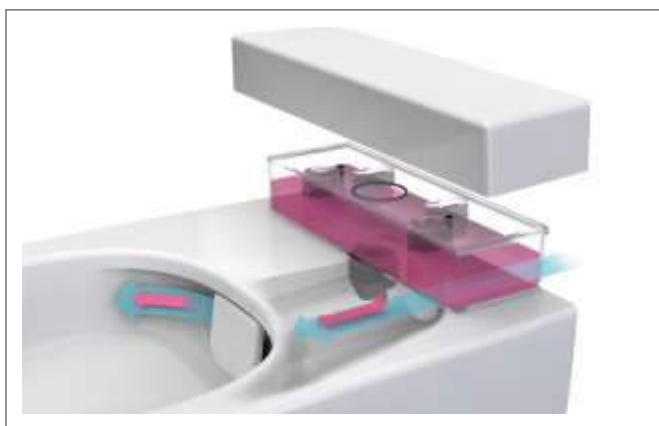

Metropole

Nest

Arkitekt

Our Fresh WC pan conceals an integral tank that dispenses detergent with every flush to clean the pan thoroughly and protect against the build-up of bacteria.

With it, you no longer have to add cleansing agents to the flush tank, which in turn ensures durability and smooth working of the flush.

Vitra Fresh is currently available in Metropole & Nest Series.

VitrA Hygiene & Clean

INNOVATION & CREATIVITY

Ion Technology that prevents harmful bacteria

One of the many features that ensure lasting hygiene for the Vitra wall-hung WC is a 99.9% effective ion-rich glaze that prevents the growth of harmful bacteria in the bathroom.