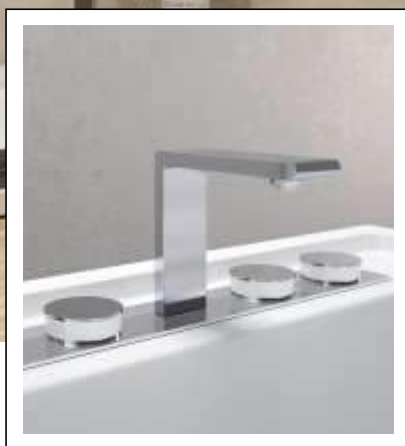

Memoria

PERFECTION DOWN TO THE SMALLEST DETAIL

Delicate lines and curves lend Memoria an air of uncomplicated sophistication with its ceramic washbasin, furniture and bespoke brassware collections.