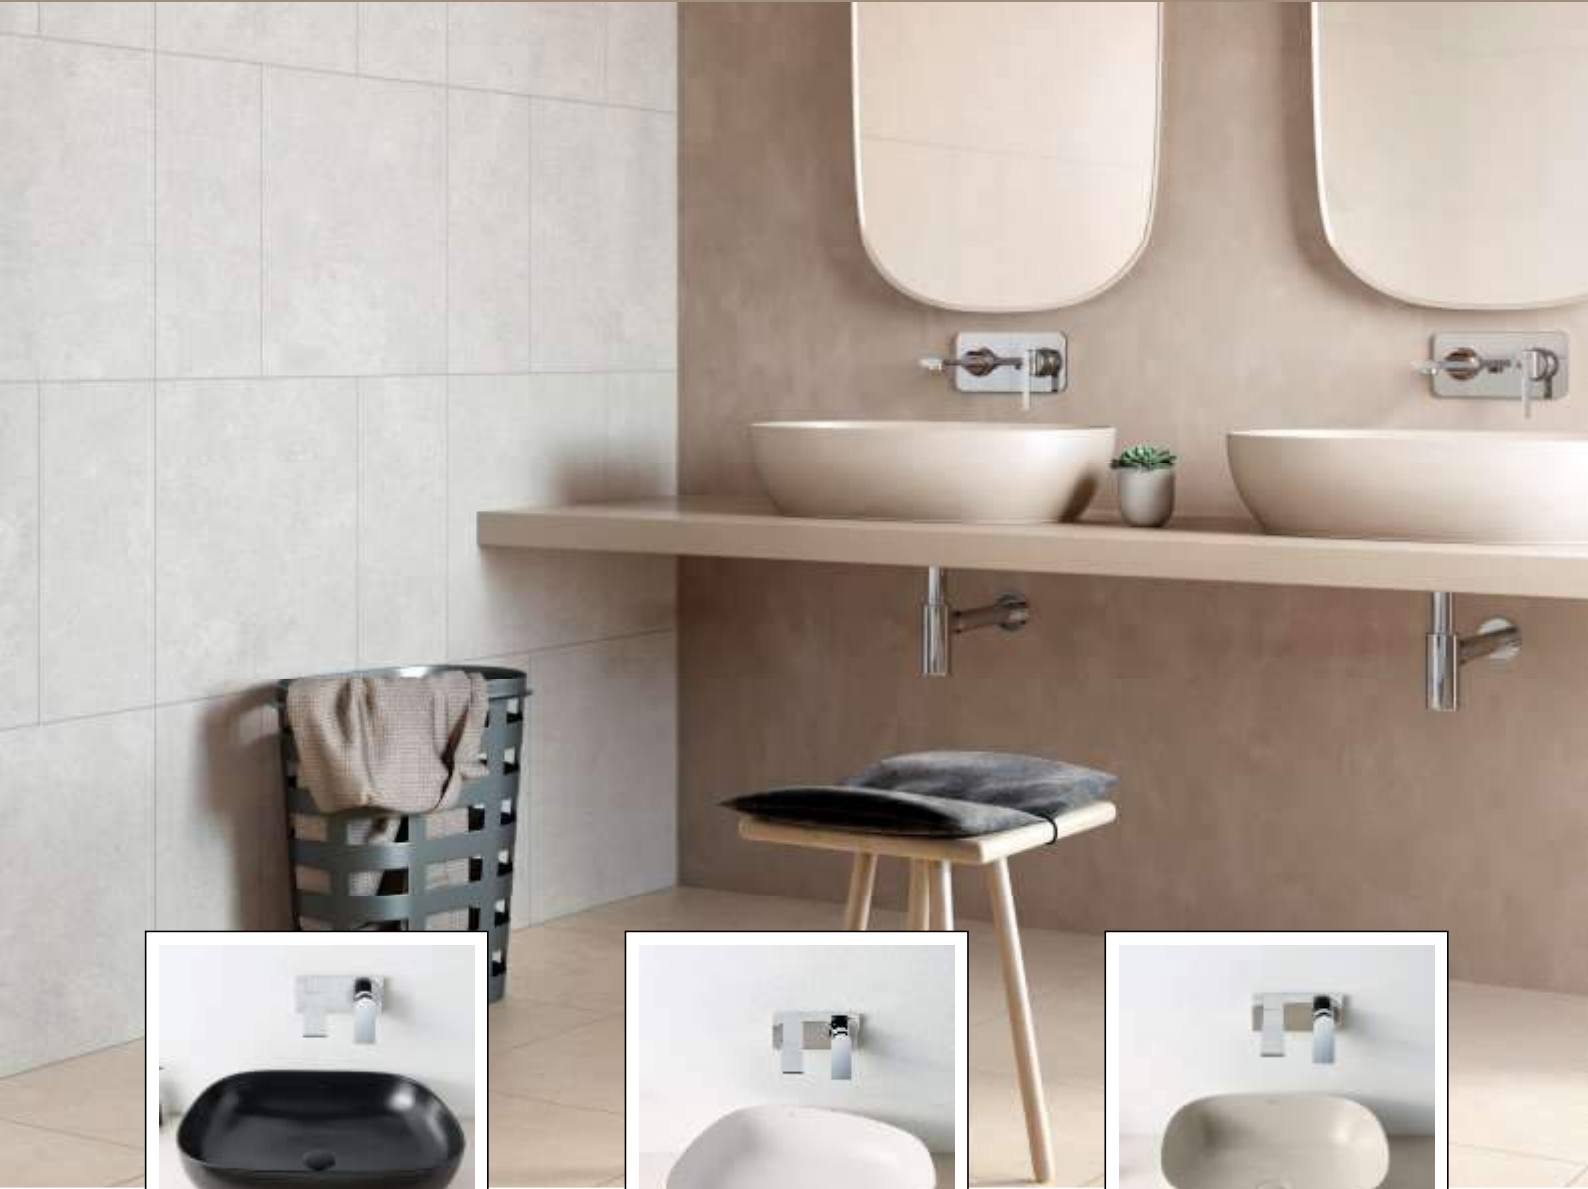

Vitra
Hygiene

Vitra
Clean

Bidet

Outline

DISTINCTIVE DESIGN
& DURABLE MATERIAL

Designed by **VitrA Design Team**

Outline washbasins are created with durable cerane material to offer exciting design freedom. Modern, authentic and charming, Outline washbasins are presented in 5 colours options across 5 forms.

Basins Available In

Features

Water Jewels

SINGULAR SOPHISTICATED DESIGN

Designed by
Matteo Thun

The soft yet elegant lines of Water Jewels Washbasins and their exclusive colour options add originality and elegance to all bathrooms.