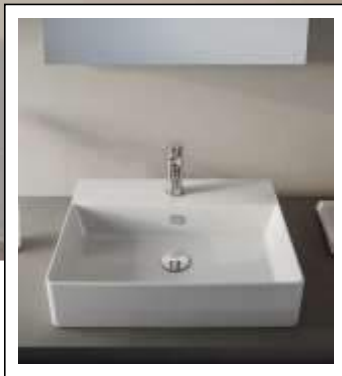

Basins Available In

Frame

MODERN REFLECTION OF
NATURAL FORMS

Designed by **VitrA Design Team**

Frame countertop washbasins stand out with their geometric form and ne art like designs. Available in various colours, nishes and shapes the Frame collection perfectly blends practical innovation with a striking design.

Basins Available In

Features

Nuo & Geo

MIX, MATCH AND BLEND

Designed by *VitrA Design Team*

Combine, complement and contrast the different options to create a truly individual bathroom that meets your needs perfectly.

Basins Available In

White Matte Black Matte Taupe Matte White

Features

Faucets & Fittings

SEAMLESS AND RELIABLE

We blend graceful curves with elegant angles to create faucets that are both aesthetically and ergonomically pleasing. Meticulous engineering ensures controls only require the lightest of touches for a basin, bathtub or shower system.