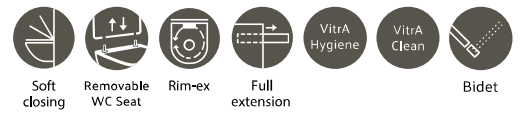

Designed by
VitrA Design Team

Ceramics Available In

Features