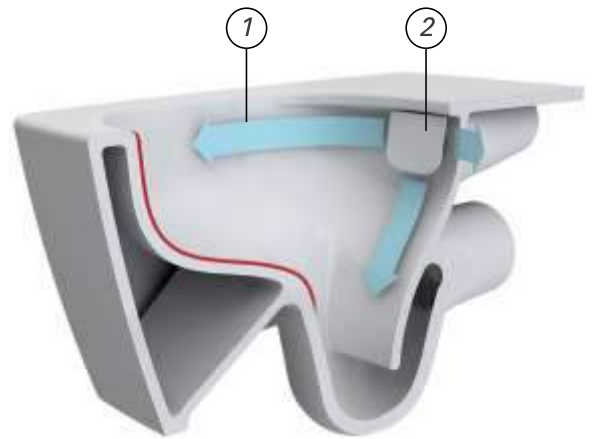

Soothing Personal Hygiene: A bidet nozzle is a specialized innovation for washing your undercarriage. It offers gender-specific washing options and auto-cleans itself after every use.

Rimless Design: Our rimless WC pans are 95% more hygienic compared to a standard WC.

No space for Waste Buildup: Hard water builds up calcium deposits in pipes and sanitary ware. Our special de-calcification solution protects you from the damaging effects of this waste.

Rim-Ex

HYGIENIC DESIGNS FOR EASY CLEANING

Free of the channels and openings that accumulate harmful dirt and micro-organisms, this design makes Rim-Ex 95% more hygienic. It uses 25% cleaner and is easier to clean.

① Rimless Bowl

- Easy-to-clean with no rim or channel for germs to contaminate
- Efficient flushing in specially designed bowl

② Water Distribution Tool

- Specially engineered water diverter
- Removable for easy cleaning
- Flushes to the topmost part of the pan for best cleaning

The rim-ex range

Our Rim-ex range includes shapes and styles to match every bathroom design.