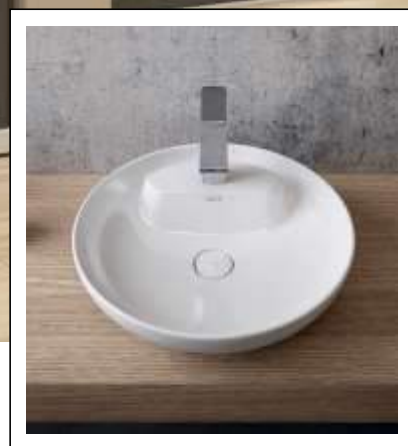

Memoria

PERFECTION DOWN TO THE SMALLEST DETAIL

Delicate lines and curves lend Memoria an air of uncomplicated sophistication with its ceramic washbasin, furniture and bespoke brassware collections.