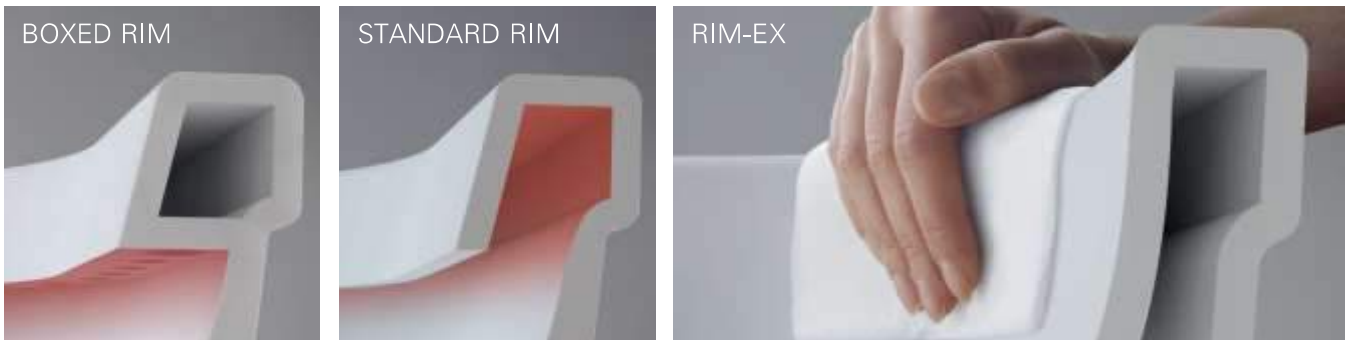

Rim-Ex

HYGIENIC DESIGNS FOR EASY CLEANING

Free of the channels and openings that accumulate harmful dirt and micro-organisms, this design makes Rim-Ex 95% more hygienic. It uses 25% cleaner and is easier to clean.

① Rimless Bowl

- Easy-to-clean with no rim or channel for germs to contaminate
- Efficient flushing in specially designed bowl

② Water Distribution Tool

- Specially engineered water diverter
- Removable for easy cleaning
- Flushes to the topmost part of the pan for best cleaning