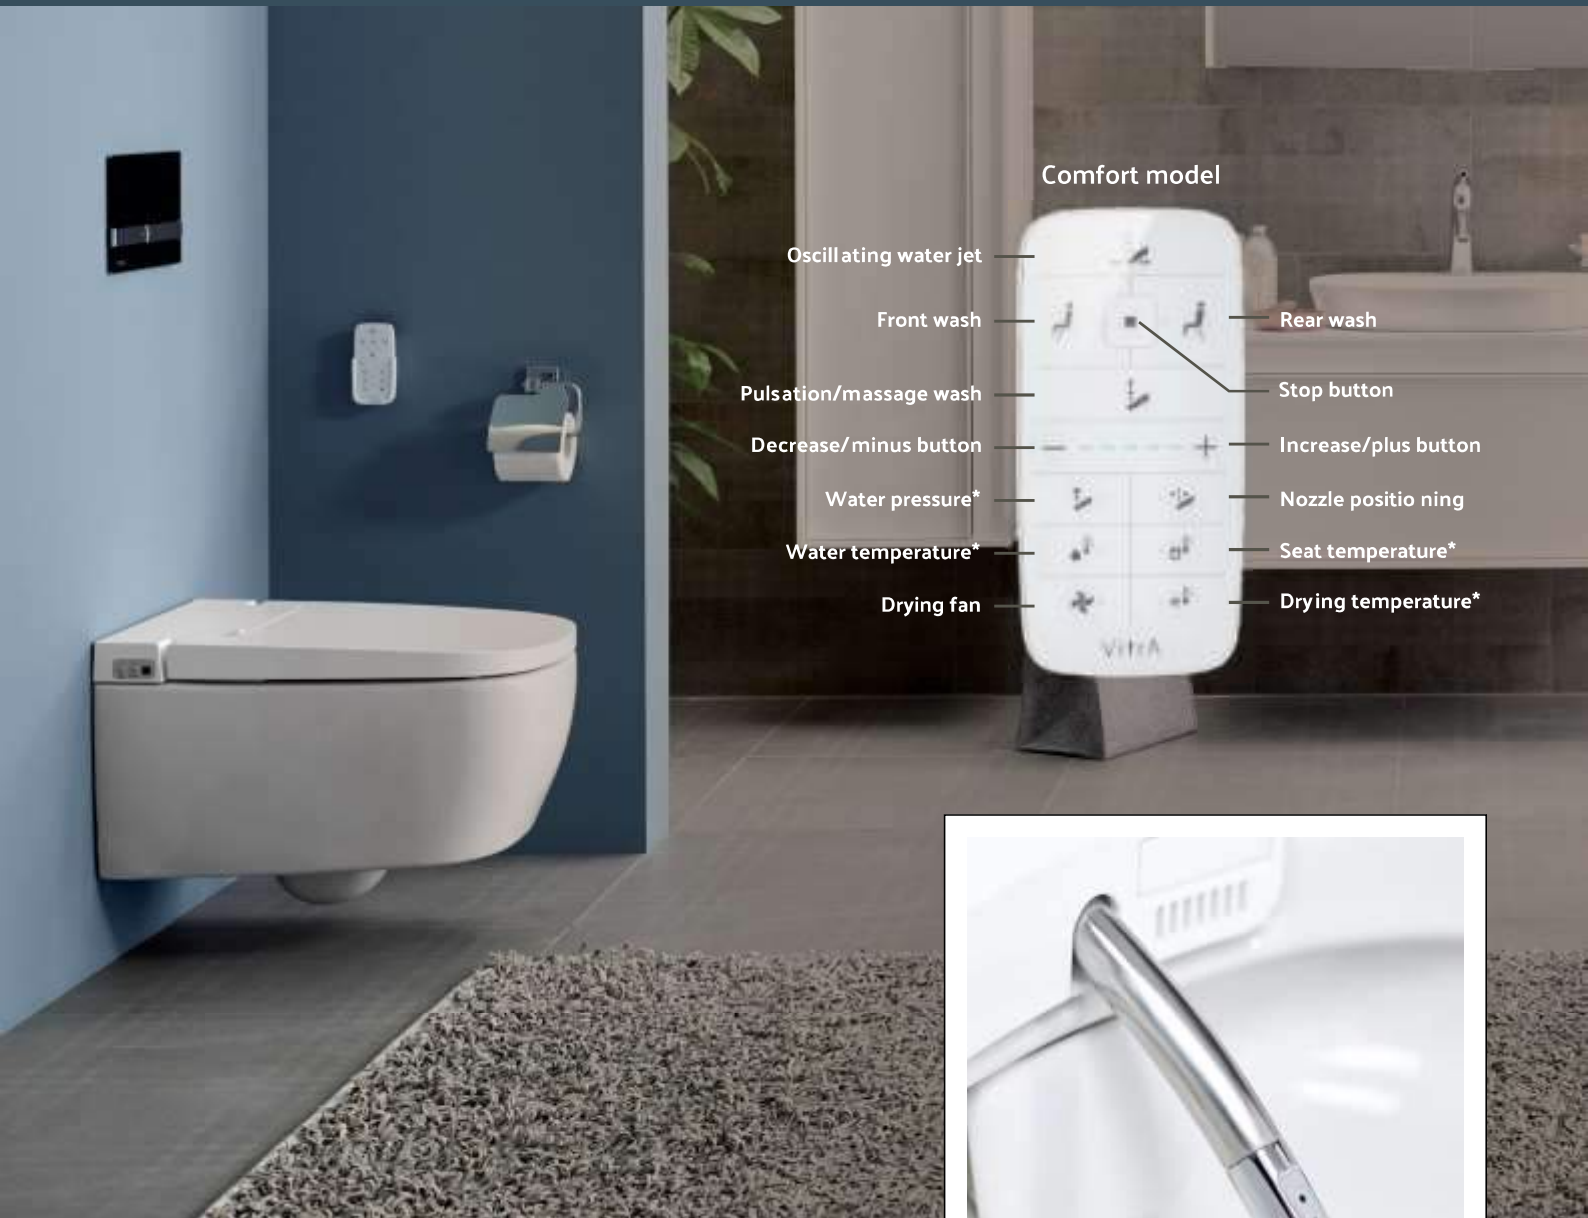

Design Excellence: Our superior designs, quality and innovation have been acknowledged by the world's most prestigious design awards.

V-care

COMFORT AT YOUR FINGERTIPS

V-care

Our V-Care Smart Toilet is purpose built to provide an intuitive and personalized hygienic washing experience. You can easily customise its cleaning and drying functions with the side panel or the remote control.

Soothing Personal Hygiene: A bidet nozzle is a specialized innovation for washing your undercarriage. It offers gender-specific washing options and auto-cleans itself after every use.

Rimless Design: Our rimless WC pans are 95% more hygienic compared to a standard WC.

Bidet Functions

EFFORTLESS WASHING SYSTEM

What is a Bidet?

The bidet feature that ensures personal hygiene effortlessly using water spray as a means to clean hard-to-reach areas.

This feature is extremely useful for senior citizens, users with health ailments and female during menstrual cycles and pregnancy