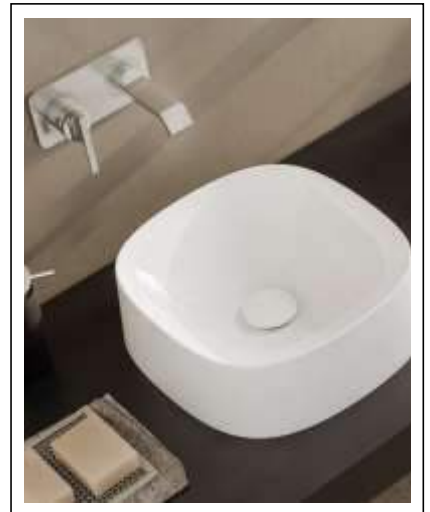

Complete your bathroom design with our universally fashionable faucets.

Origin

DIFFERENTIATE FROM
THE ORDINARY

Designed by **VitrA Design Team**

Precise edges, Fine details, and noble colours. By challenging the existing perception of faucets and accessories, Origin offers an integrated and charming touch to the bathroom. To enhance the bathroom environment, Origin is in complete harmony across collections to quietly add authenticity with its range of over 150 products.

Faucets Colours Available In

Chrome
Brushed Nickel
Polished Copper
Matte Black

Faucets

Green building certification
European Water Label
Water saving
No calc

Loft

Suit U

Suit L

Juno

Root - R

Root - S

Shower Systems

A NEW DIMENSION IN SHOWER EXPERIENCE

Our shower systems are completely compatible with all bathroom mixers and add a new dimension to the shower experience with their rainfall feature. We have designed our shower columns to provide the hand-held shower, the showerhead and the router in a single body, offering a seamless, comfortable and aesthetic appeal.