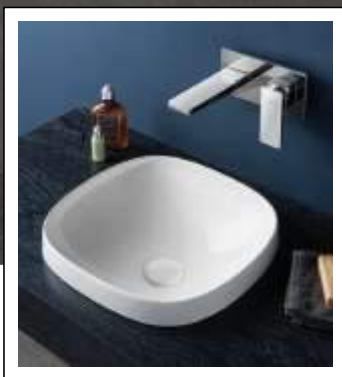

Frame

MODERN REFLECTION OF
NATURAL FORMS

Designed by **VitrA Design Team**

Frame countertop washbasins stand out with their geometric form and ne art like designs. Available in various colours, nishes and shapes the Frame collection perfectly blends practical innovation with a striking design.

Basins Available In

Features