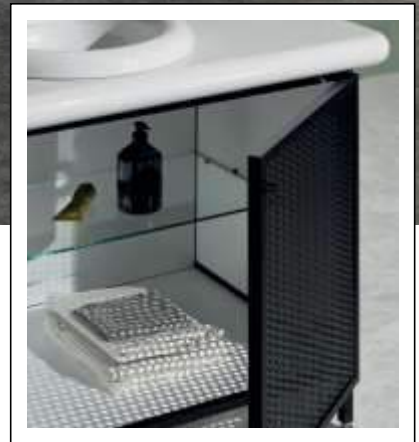

Matt black
metal mesh

Fluted glass

Open shelf finish†

Blue glass

Designed by
Tom Dixon

Faucets

Green building certification

European Water Label