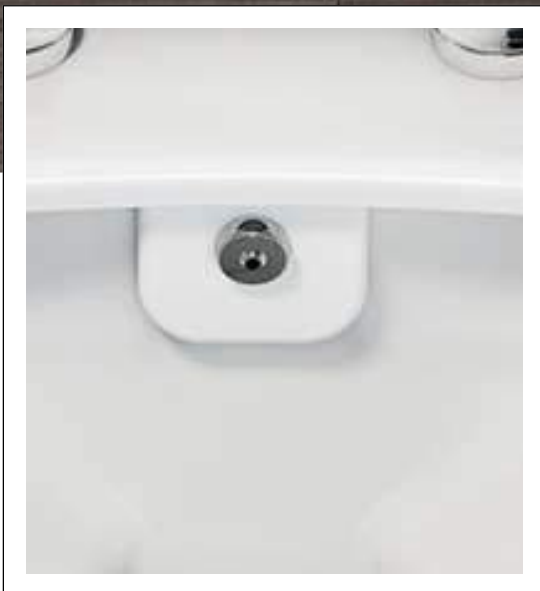

Vitra Fresh is currently available in Metropole & Nest Series.

VitrA Hygiene & Clean

INNOVATION & CREATIVITY

Ion Technology that prevents harmful bacteria

One of the many features that ensure lasting hygiene for the Vitra wall-hung WC is a 99.9% effective ion-rich glaze that prevents the growth of harmful bacteria in the bathroom.

The Vitra Hygiene glaze coats all external and internal surfaces prior to ring in a process that ensures Vitra Hygiene protection for Vitra ceramicware throughout its lifetime.

Vitra Clean is a surface finish that makes Vitra sanitaryware products incredibly easy to care for.

This special glazing process increases surface tension so that the water flows easily from the basin's surface. All that's needed to keep it clean is a wipe with a damp cloth and the use of a mild detergent, making cleaning easier and helping in keeping your bathroom looking its best.

Bidet Functions

EFFORTLESS WASHING SYSTEM

What is a Bidet?

The bidet feature that ensures personal hygiene effortlessly using water spray as a means to clean hard-to-reach areas.

This feature is extremely useful for senior citizens, users with health ailments and female during menstrual cycles and pregnancy