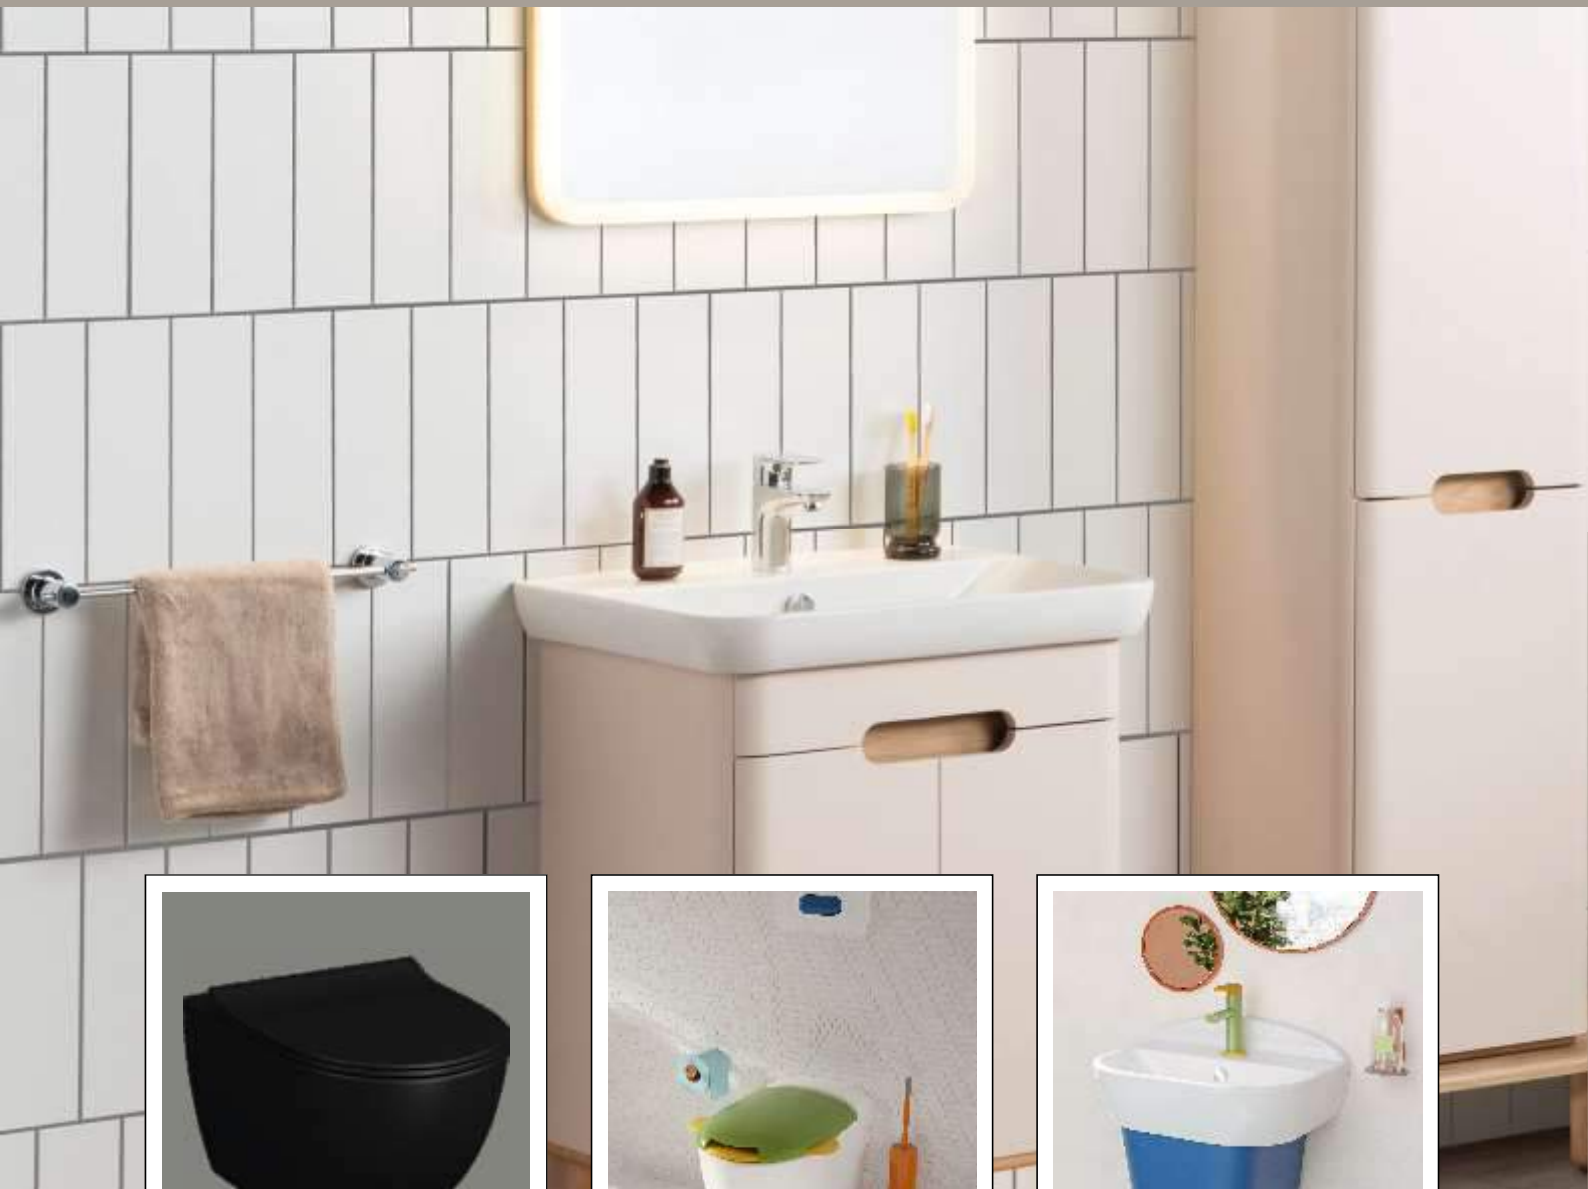

Sento

SMART SOLUTIONS
FOR COMPACT AREAS

The stunning design of the Sento Collection is charming and practical, meeting the individual needs of each bathroom. Sento's various modules present diverse and exclusive solutions for every bathroom to make them cosier and tidier.