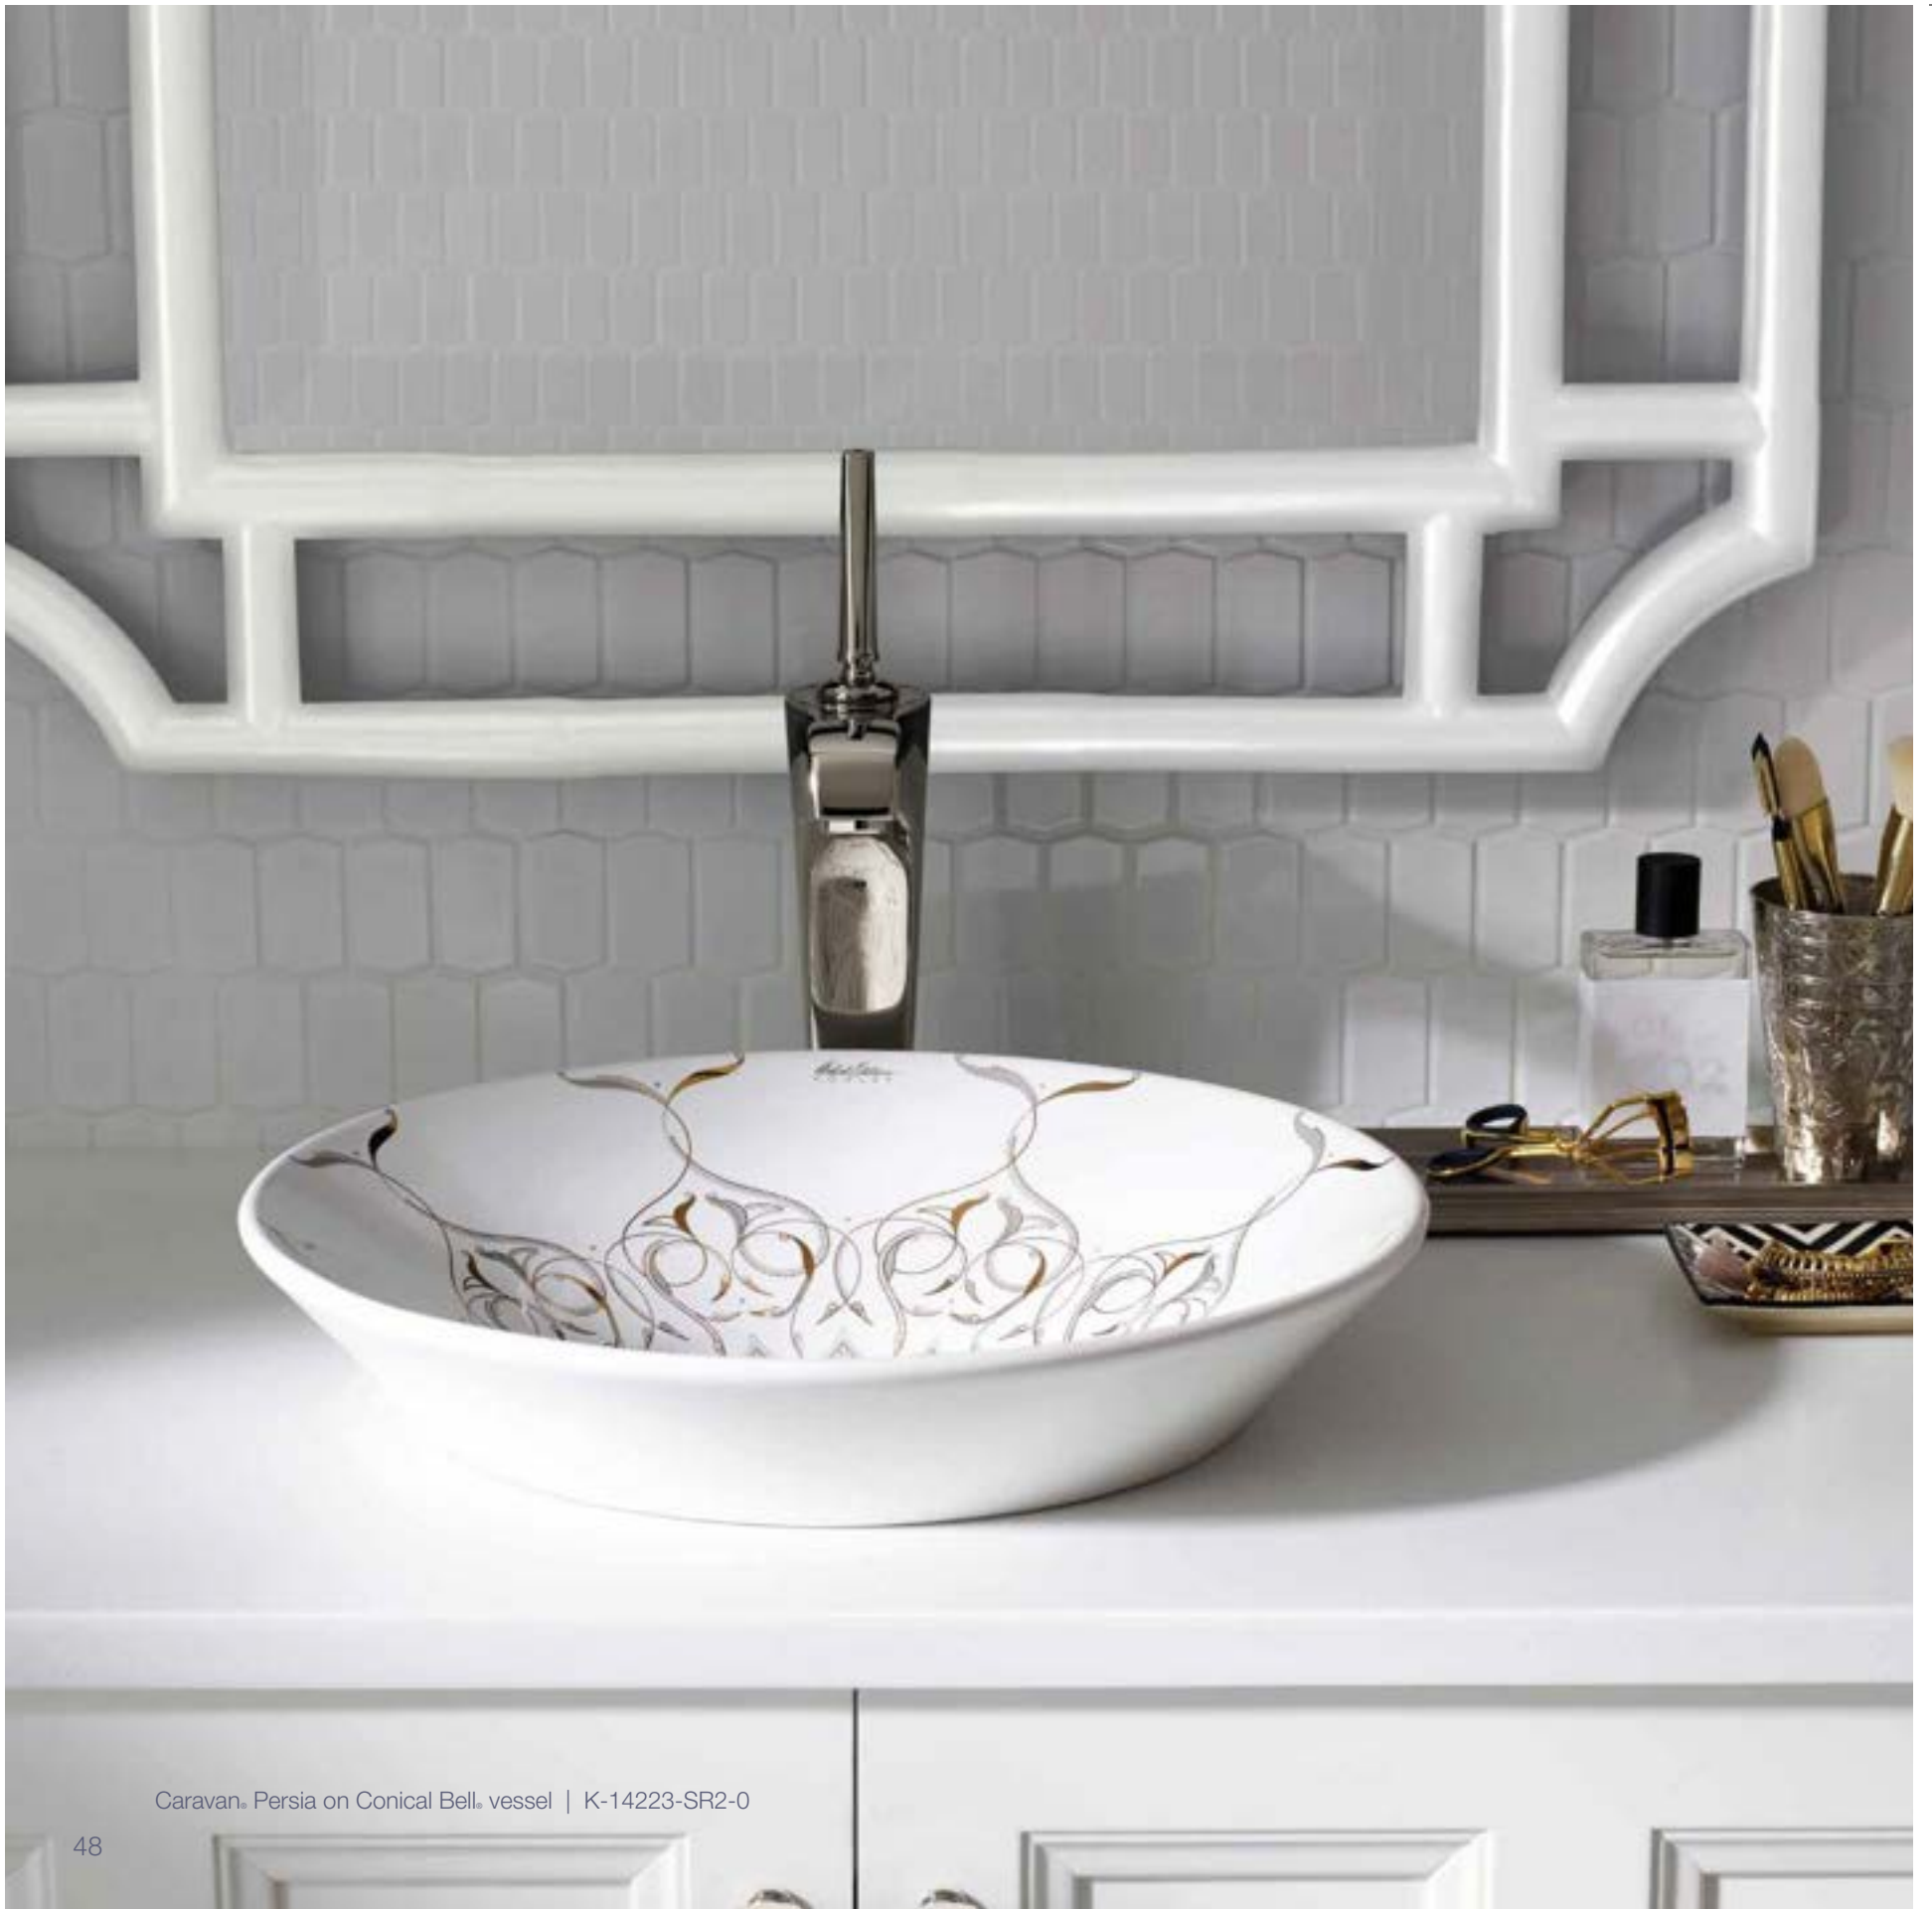

Caravan® Persia on Conical Bell® vessel | K-14223-SR2-0