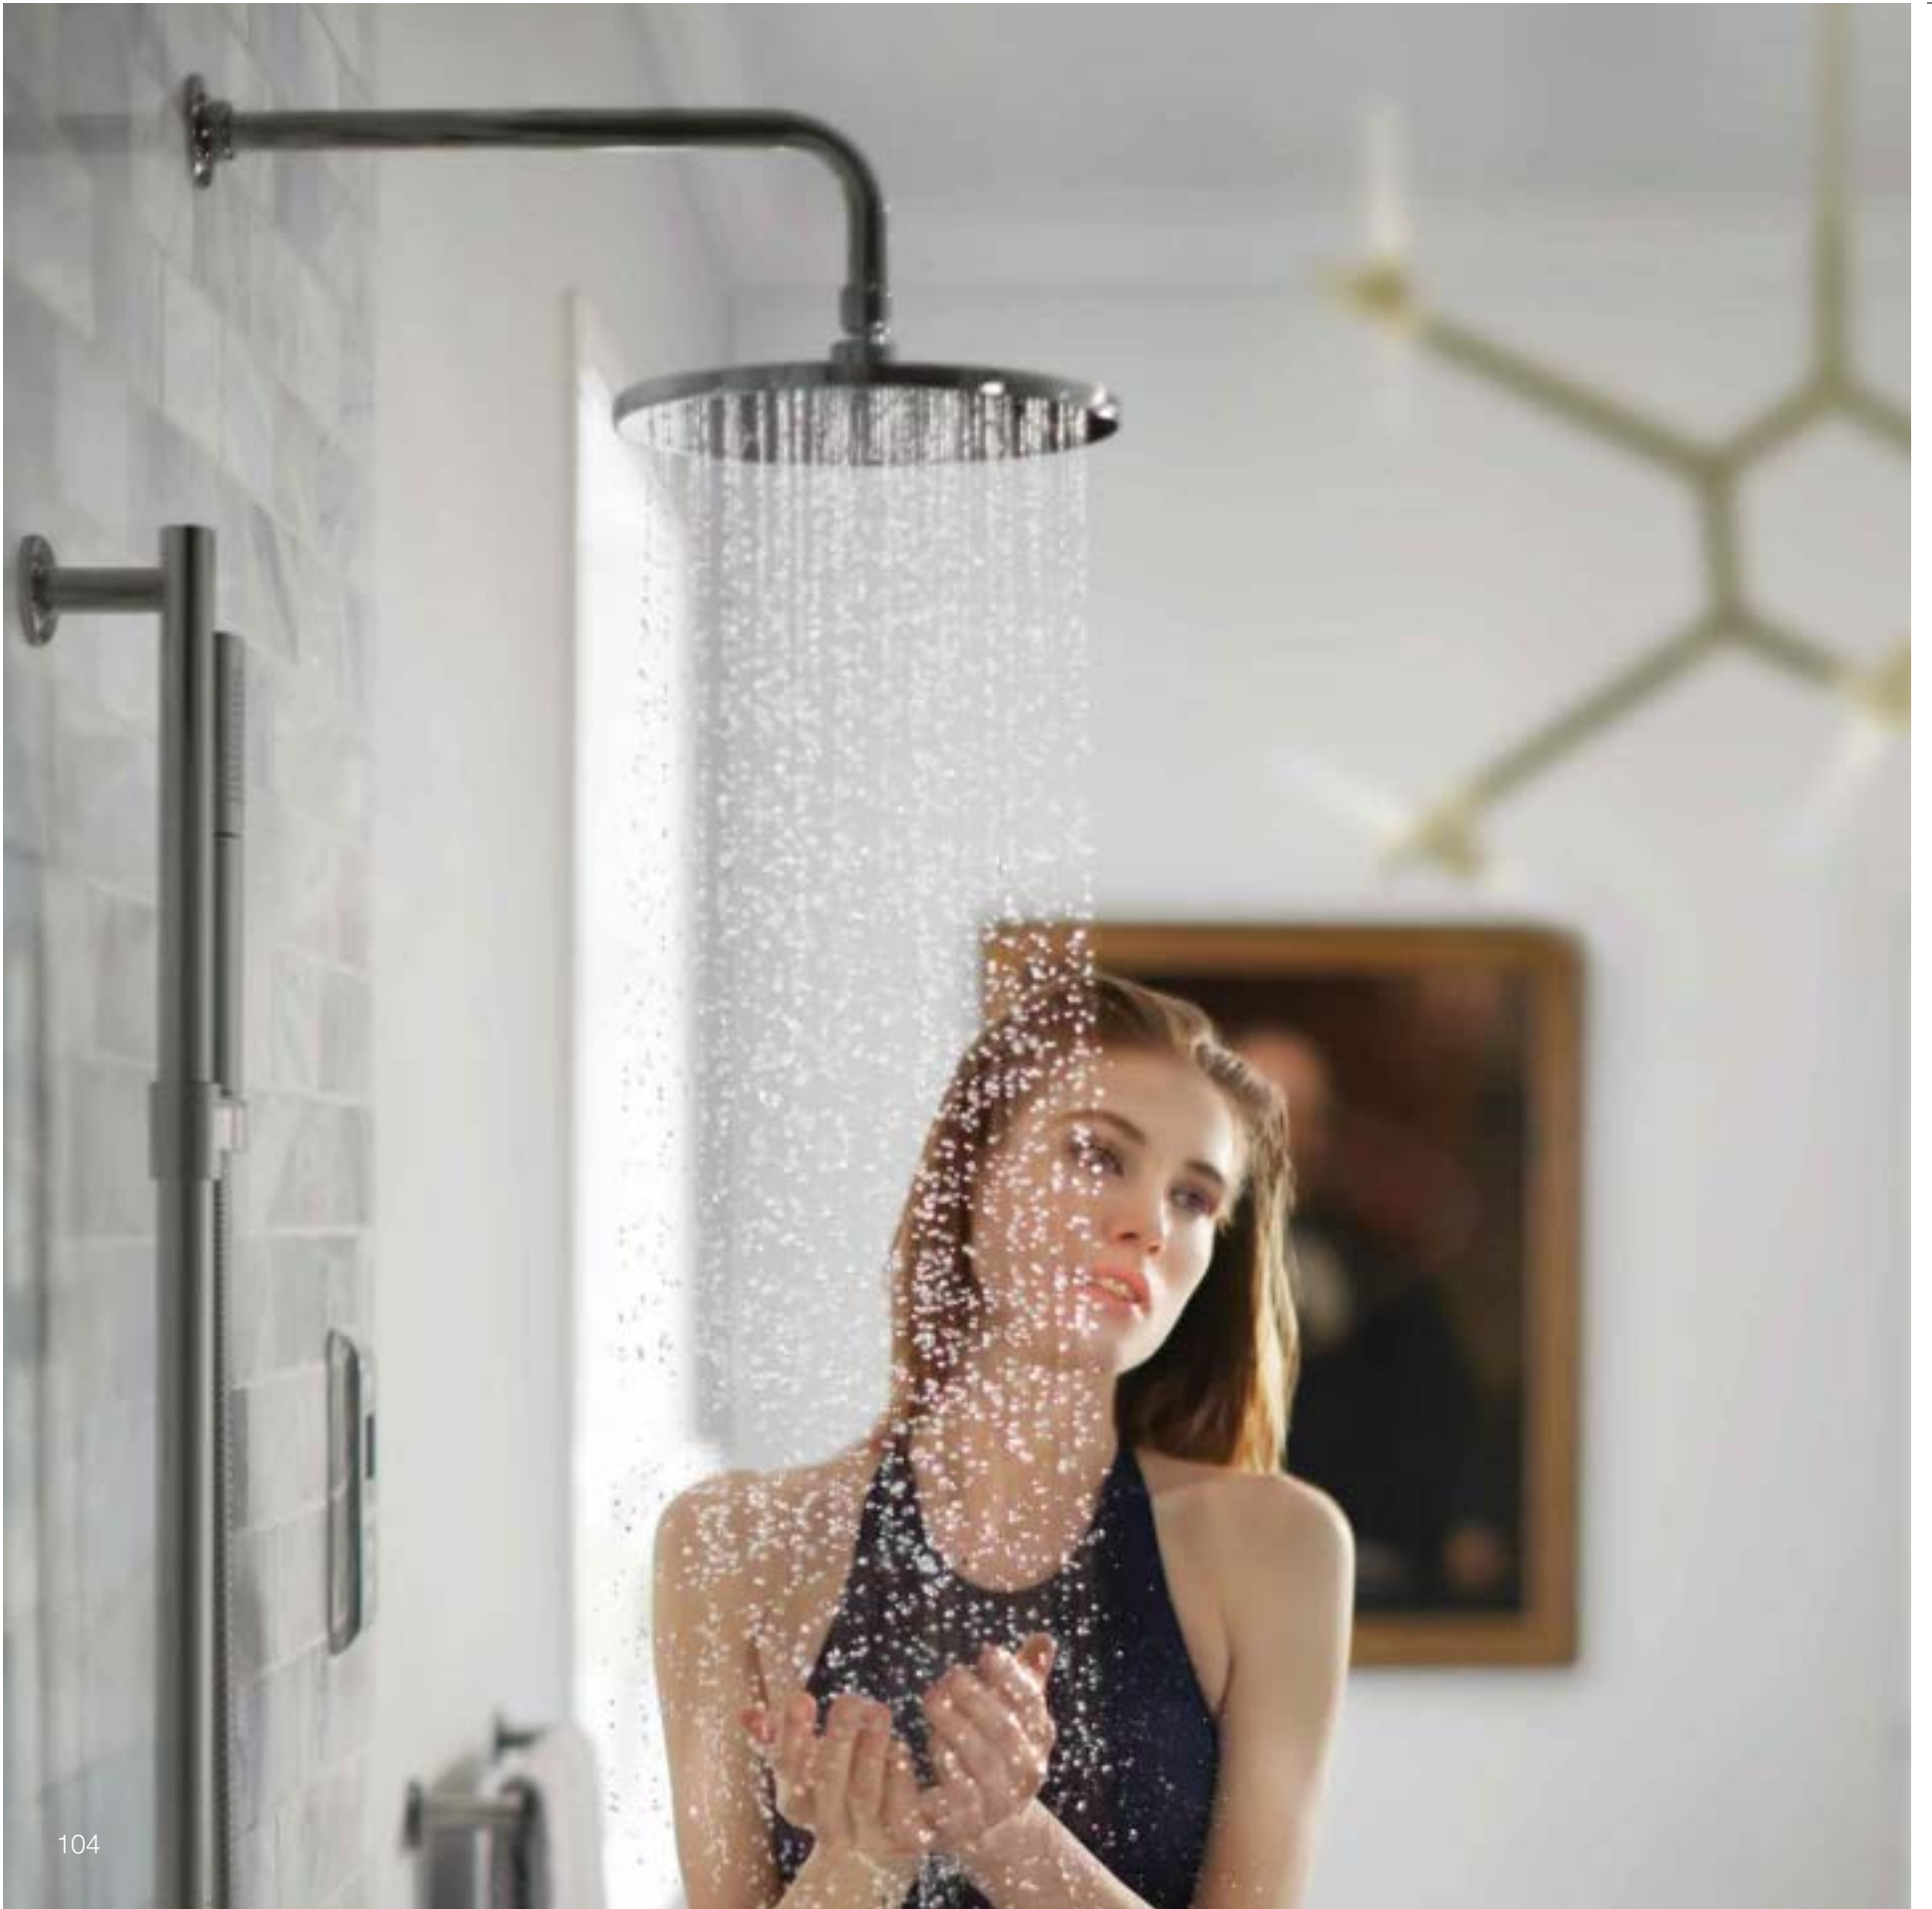

Pop-up clicker drain without  
overflow | K-7124-TT

Bottle trap | K-9033-TT

Clearflo | K-9135-TT  
Round shower drain

Contemporary 254 mm  
square single-function rainhead  
K-13696-G-TT

Contemporary 254 mm  
round single-function rainhead  
K-13689-G-TT