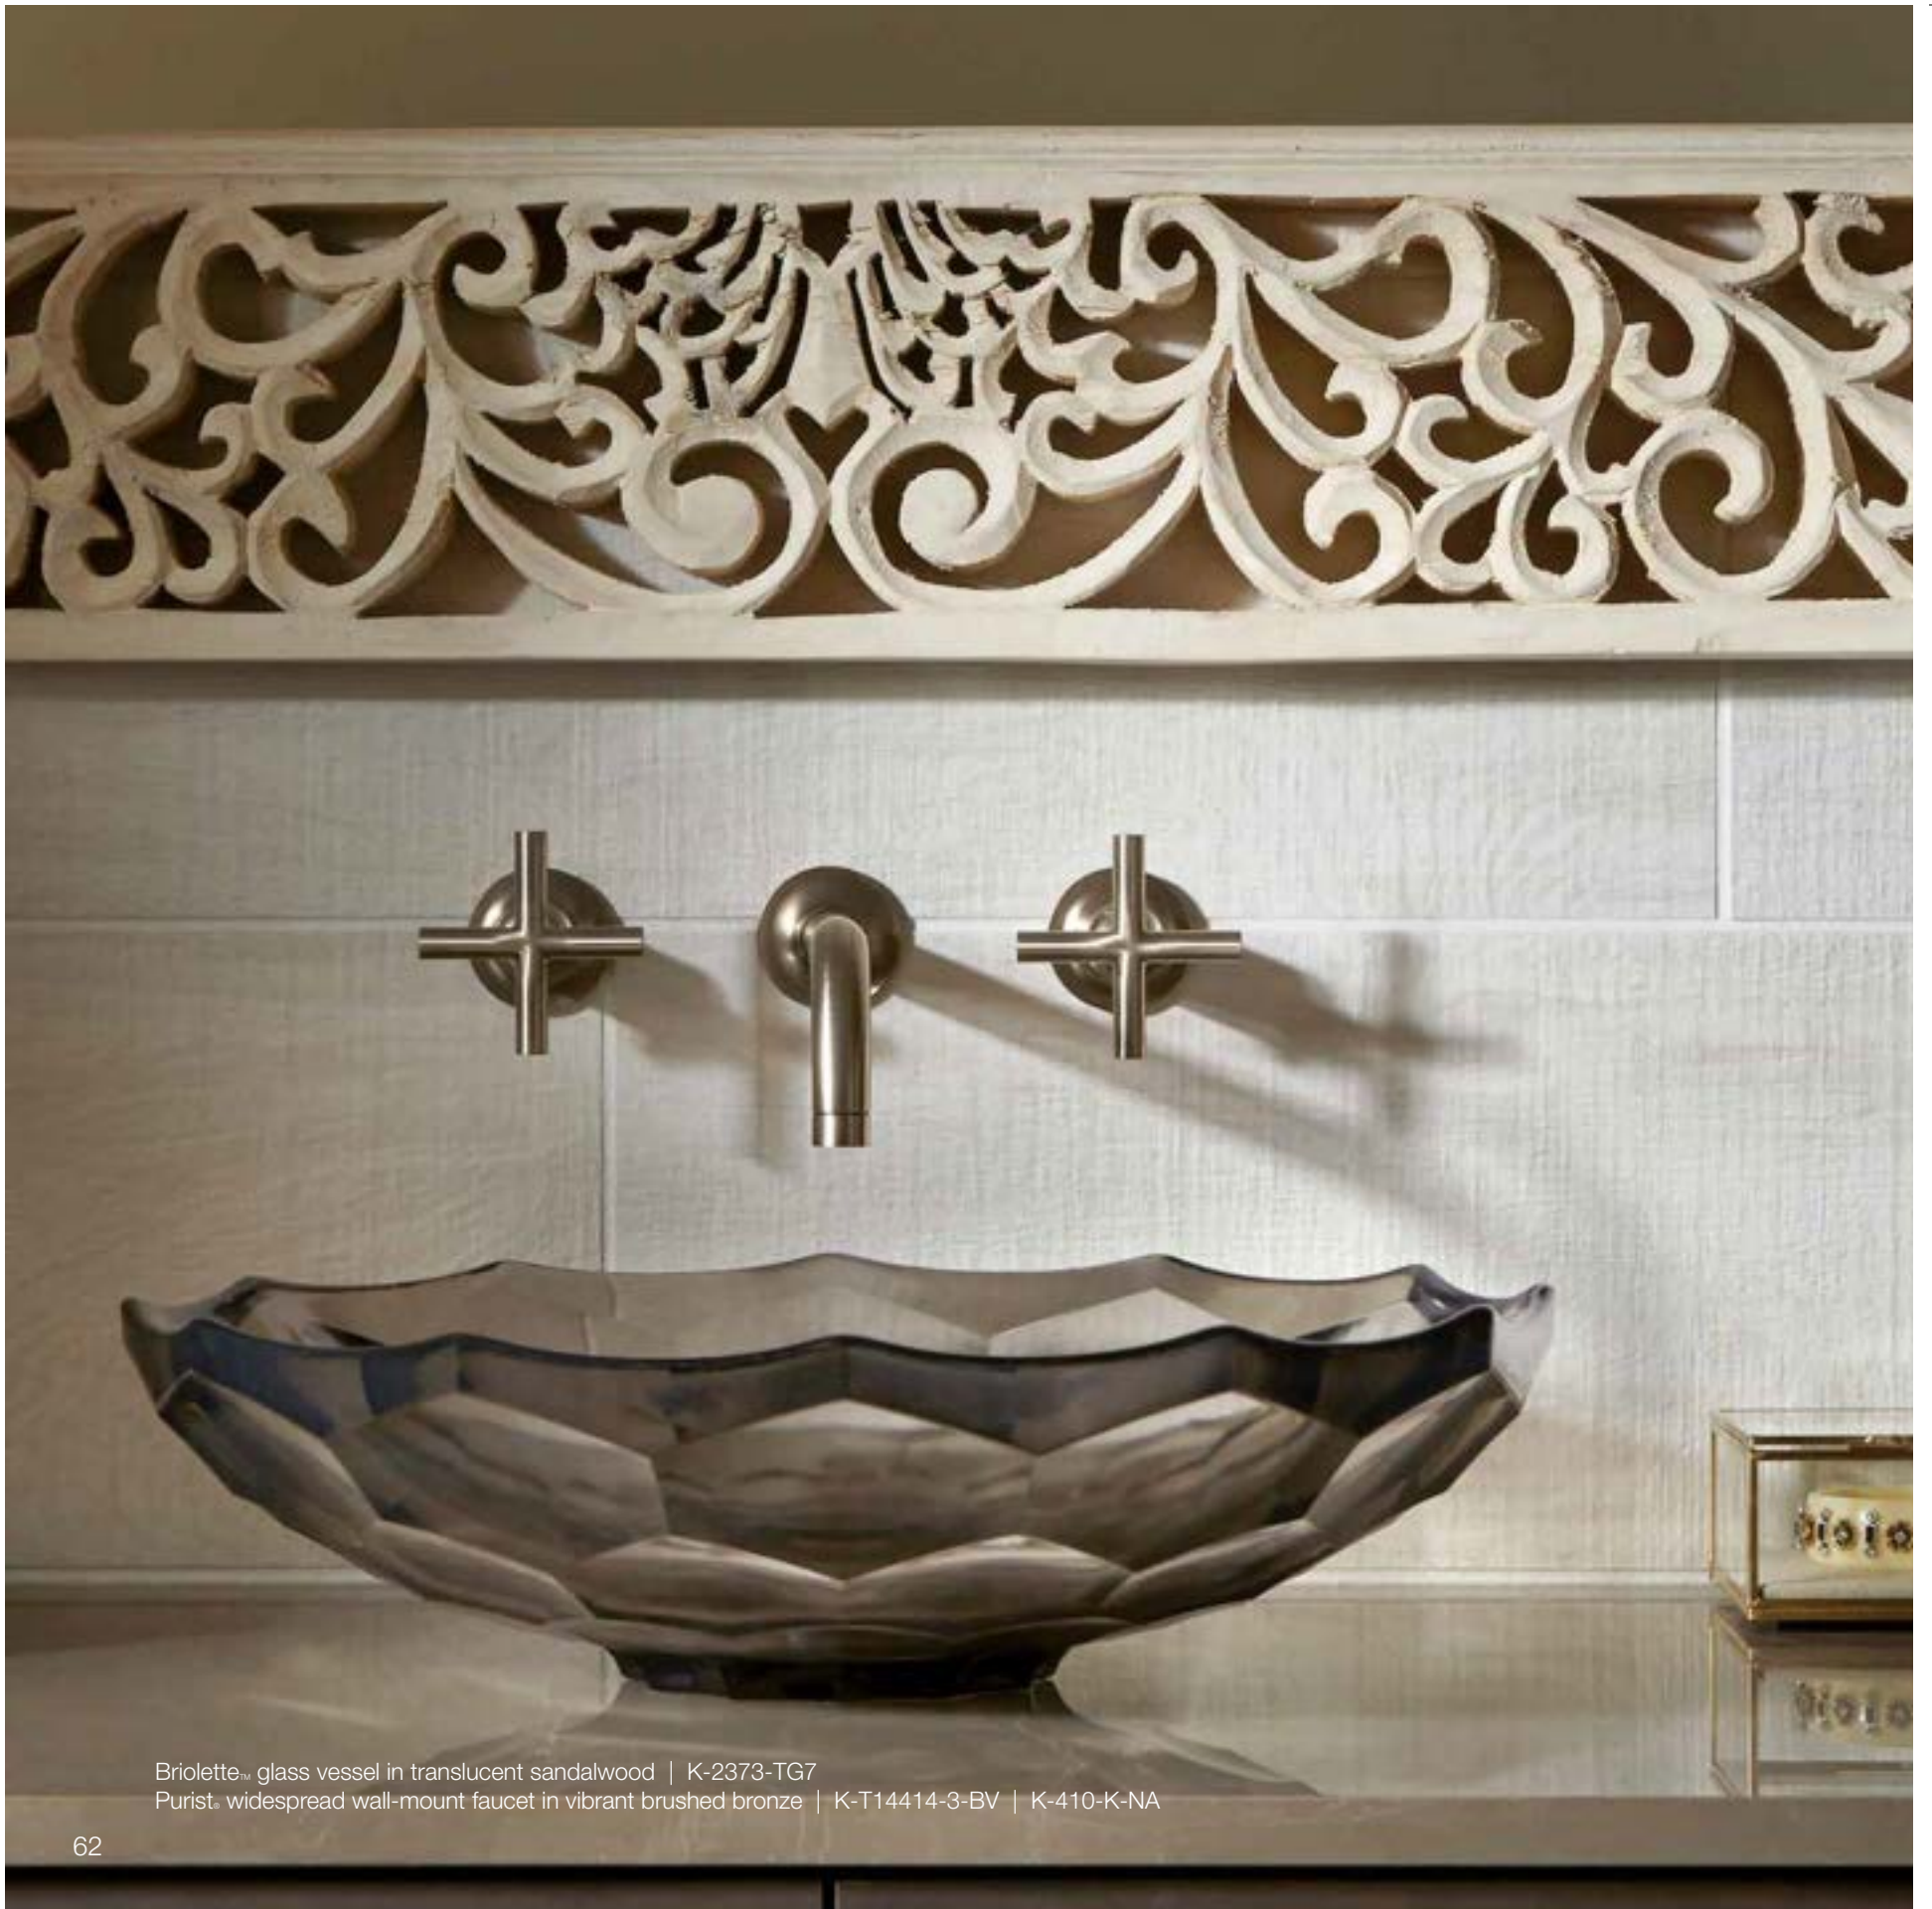

Briolette™ glass vessel in translucent sandalwood | K-2373-TG7
Purist™ widespread wall-mount faucet in vibrant brushed bronze | K-T14414-3-BV | K-410-K-NA